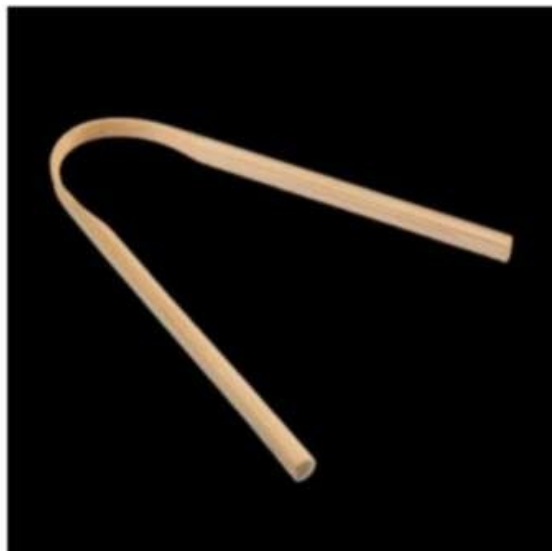

Product Name

PHOTO

BAMBOO MOBILE & PEN HOLDER

BAMBOO MOBILE & PEN HOLDER

BAMBOO ALL IN ONE HOLDER

Product Name

PHOTO

**3D BAMBOO GANESH PEN HOLDER
PEN HOLDER
SIZE 4"X4"X4.5"**

**BAMBOO HANGING PLANTER
PLANTER
SIZE 17"X3"**

**BAMBOO PLANTER
PLANTER
SIZE 5", 4"
& 3"**

Product Name

PHOTO

**BAMBOO
MULTI
PURPOSE
HOLDER
SIZE 8.5" X 2.5-3"**

**BAMBOO
TOOTHBRUSH
SIZE 6-8" X 0.5"**

**BAMBOO
TONGUE
CLEANER
SIZE 7" X 0.5"**

**Product
Name**

PHOTO

**BAMBOO
HANGING
PLANTER
SIZE 14"X3"**

**BAMBOO
PLANTER
SIZE 14"X3"**

**BAMBOO
HANGING
PLANTER
SIZE 16"X3"**

**Product
Name**

PHOTO

**BAMBOO
TISSUE
HOLDER
SIZE 10"X4"**

**BAMBOO
LEAD
BOTTLE
SIZE 5"X2.5"**

**BAMBOO
HAIR CLIP
SIZE 4" X 2"**

Product Name

PHOTO

**BAMBOO
PLANTER
SIZE 48" X 8"**

**BAMBOO
PLANTER
SIZE 35" X 15"**

**BAMBOO
PLANTER
WITH CANDLE
HOLDER
SIZE 35" X 15"**